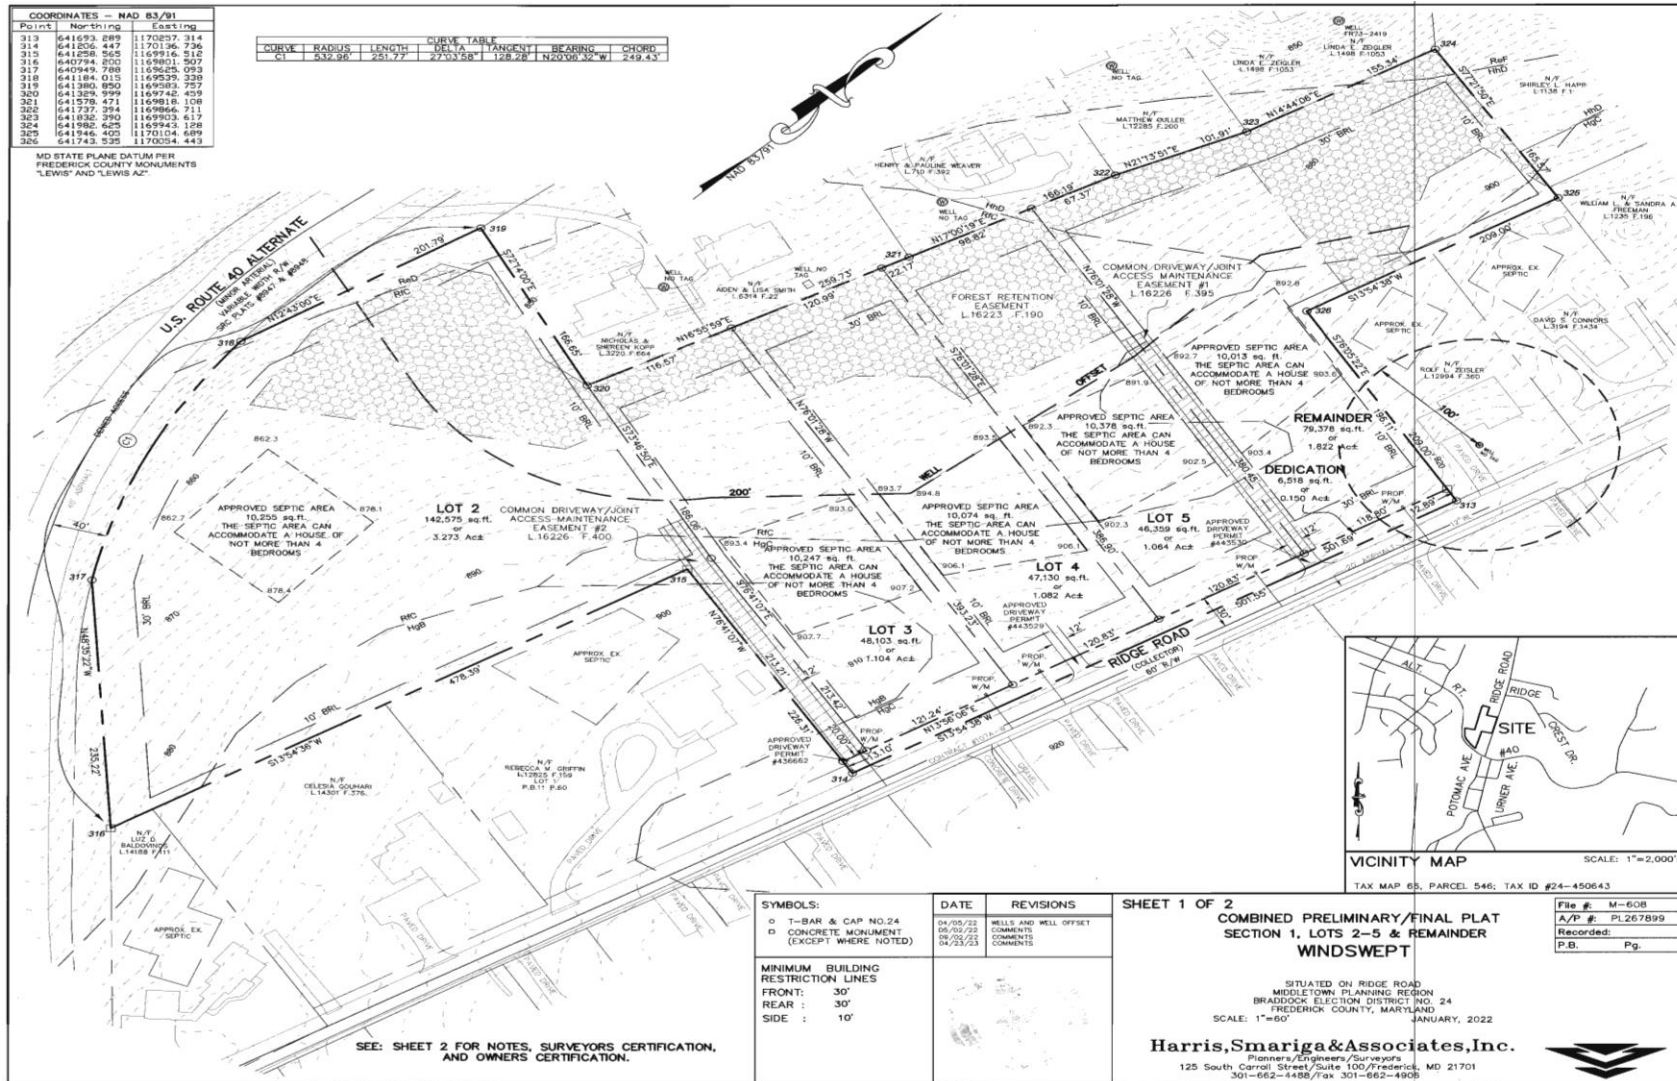

WINDSWEPT

1+ Acre Estate Home Sites
Braddock Heights, MD

Available Lots:
Lot 2 - 3.27 acres
Lot 3 - 1.10 acres
Lot 4 - 1.08 acres
Lot 5 - 1.06 acres
Lot 6 - 1.82 acres

Windswept is a premiere 5 lot subdivision featuring private lots ranging from 1 to 3.27 acres all with exceptional views of Middletown Valley.
Semi-custom homes are offered by PDR Homes; www.pdrhomes.net

WINDSWEPT

LOT 2

LOT 3

LOT 4

LOT 5

LOT 6

WINDSWEPT

1+ Acre Estate Home Sites
Braddock Heights, MD

Lot Info:
All lots are served by public water and perced for a 4-bedroom house with a conventional septic system

Schools:
Myersville Elementary
Middletown Middle
Middletown High

WINDSWEPT

1+ Acre Estate Home Sites
Braddock Heights, MD

Starting \$849,990

WINDSWEPT

1+ Acre Estate Home Sites
Braddock Heights, MD

The Columbia

2693 SF

4 Bedrooms

2.5 Baths

Starting \$819,990